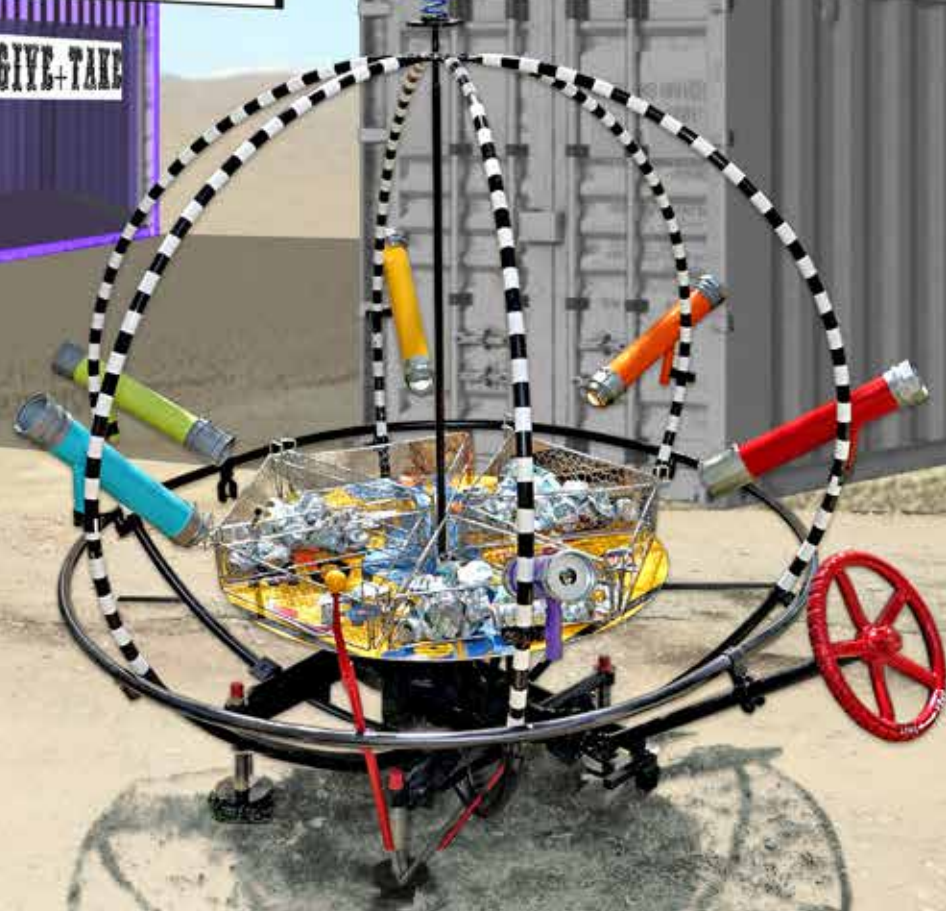

GLADYS
The Age County Marketplace

GLADYS' GIVE AND TAKE

GALLERY

STUDIO

GIVE+TAKE

GLADYS' GIVE + TAKE

Currently we have a travelling educational & interactive exhibit (Gladys the giant recycle kaleidoscope) that has a recycle sorting station and ReUseArt workshop component.

We visit schools intergrating STEAM & public events.

This grant will enable us to create a permanent , expanded version at the county landfill, encouraging visitation & participation.

Gladys' Give & Take will be situated by the entance of the Inyo County Landfill facility. It will be the 4th (orange) 40 x 8 shipping container with a roof covering the 15ft distance between the adjacent container

ReUseArt murals, living walls living roof & interactive public reuseart display.

GLADYS' GIVE AND TAKE - PLAN

TREE FED BY WASH STATION

SINK

RECYCLE SORT BINS

GLADYS' TRAILER

ReUSE DROP OFF AREA

ReUSE ARTS MURAL

RETRACTABLE SHADE

SIDE OPENS UP & BECOMES SHADE

Living Roof
EDUCATION & EXHIBIT
SPACE

WORKSHOP / MAKER
SPACE

REUSE GIVE & TAKE
AREA

EXTENDS INTO
COURTYARD

EXTENDS INTO
COURTYARD

EXTENDS INTO
COURTYARD